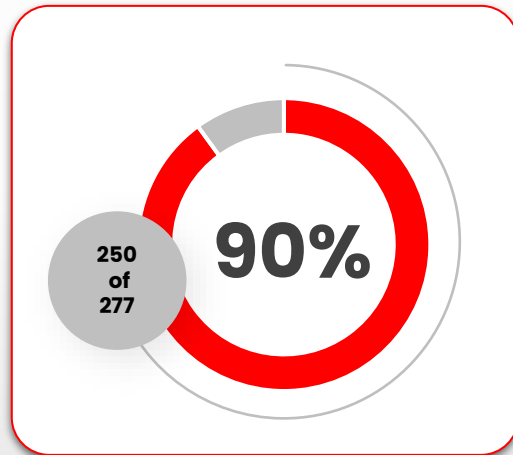

# 2023 Student Graduating Candidates Survey

**AGM**  
ANA G. MÉNDEZ  
UNIVERSITY

**Agree and Strongly Agree with the Quality of Professional Preparation Received**

**Agree and Strongly Agree with the Quality of Faculty**

Based on total number of survey responses received during the 2023 graduation clearance month.