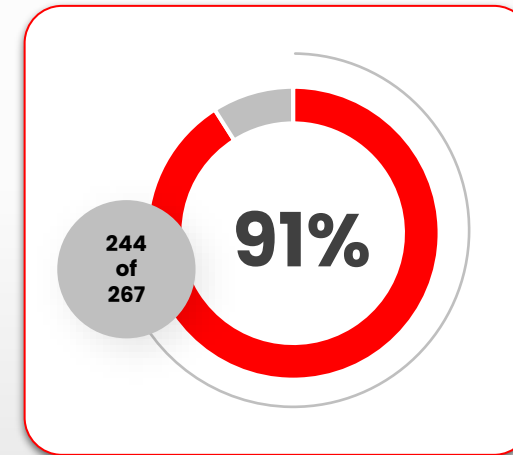

# 2023 Student Graduating Candidates Survey

**AGM**  
ANA G. MÉNDEZ  
UNIVERSITY

**Agree and Strongly Agree with the Quality of Professional Preparation Received**

**Agree and Strongly Agree with the Quality of Faculty**

Based on total number of survey responses received during the 2023 graduation clearance month.